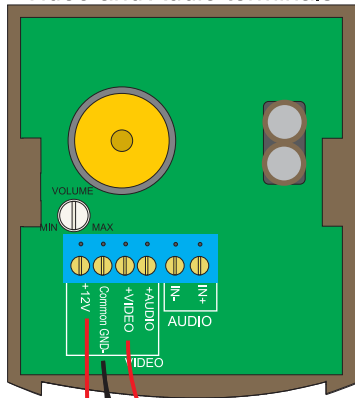

# LX7IWLCD INSTALLATION INSTRUCTIONS

## Inside of Door Speaker

Video and Audio terminals

NOTE: Please see programming for video duration on monitor when door station is pressed.

C304CR: 1-98 Seconds

C404CR/C403HIFI: 1-60 Seconds or 1-20 Minutes