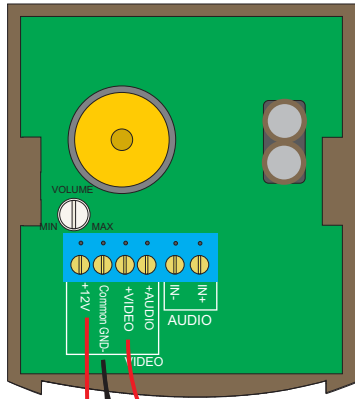

**LX7IWLCD INSTALLATION INSTRUCTIONS**

**Inside of Door Speaker**

Video and Audio terminals

NOTE: Please see \* \* 3 programming for video duration on monitor when door station is pressed.

C304CR: 1-98 Seconds

C404CR/C403HIFI: 1-60 Seconds or 1-20 Minutes